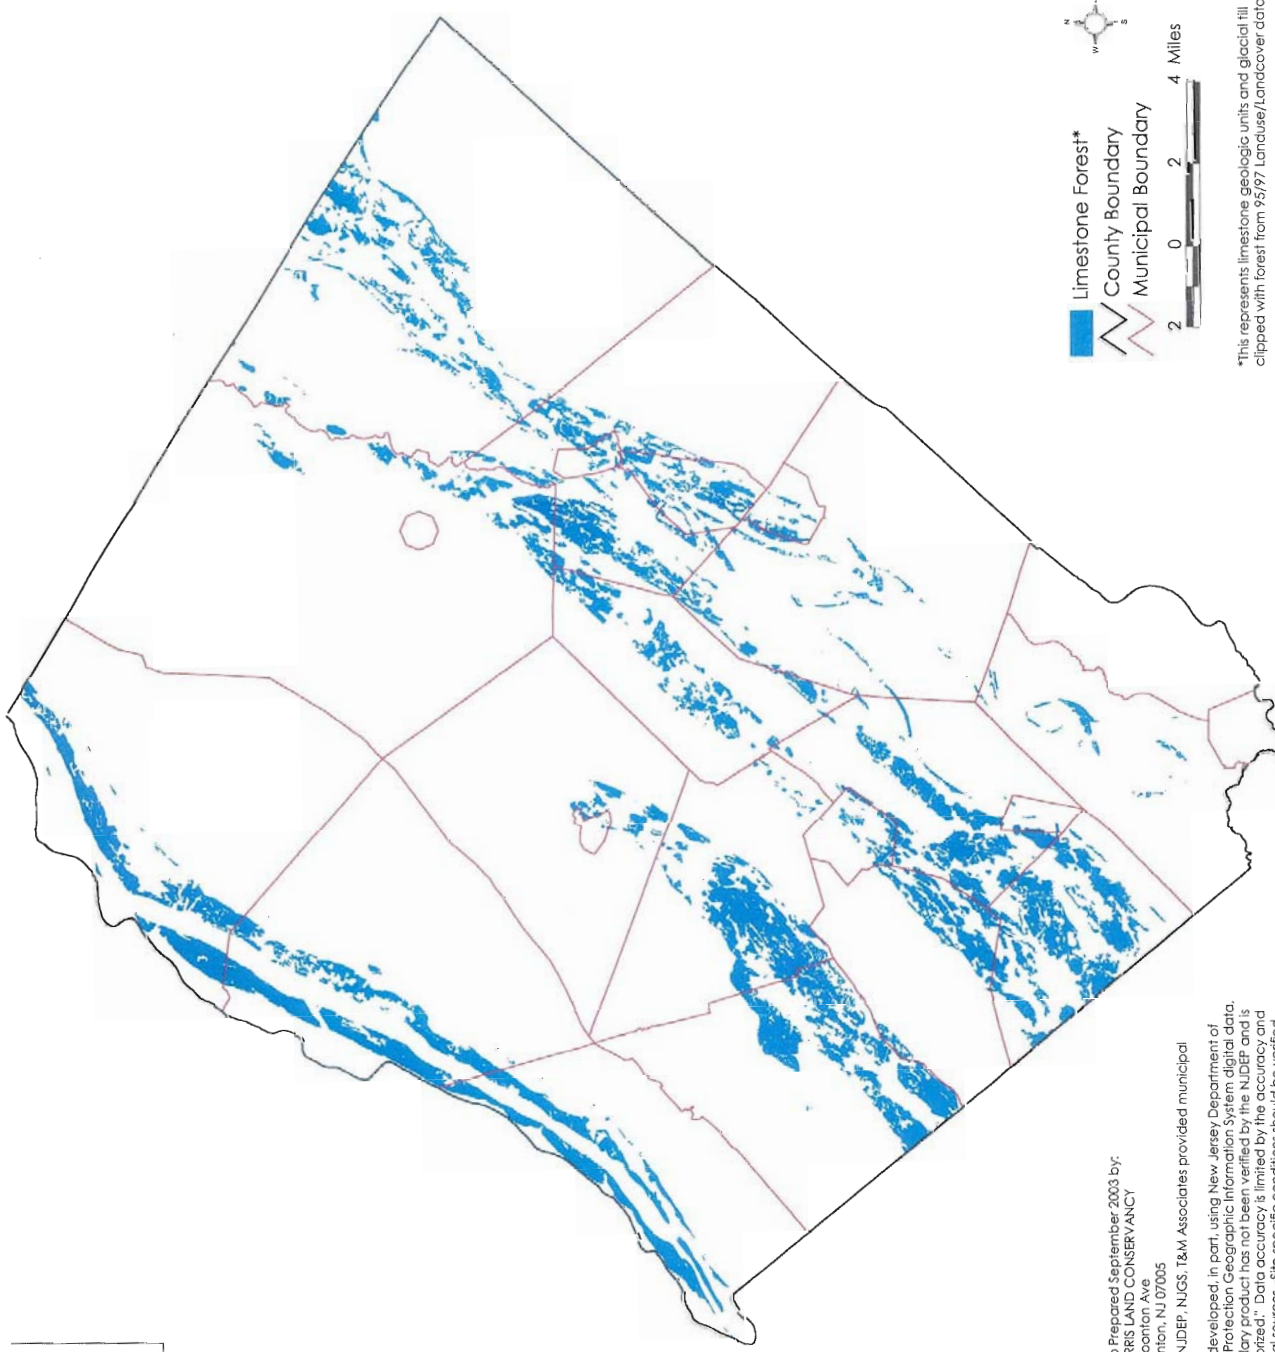

MAP 12:  
Potential Locations of  
Limestone Forest  
in  
Sussex County

\*This represents limestone geologic units and glacial till clipped with forest from 9/5/97 Landuse/Landcover data.

Map Prepared September 2003 by:  
MORRIS LAND CONSERVANCY  
19 Boonton Ave  
Boonton, NJ 07005

Data Sources: NJDEP, NUGS, T&M Associates provided municipal boundaries.  
This map was developed, in part, using New Jersey Department of Environmental Protection Geographic Information System digital data, but this secondary product has not been verified by the NJDEP and is not state-authorized. Data accuracy is limited by the accuracy and scales of original sources. Site specific conditions should be verified.