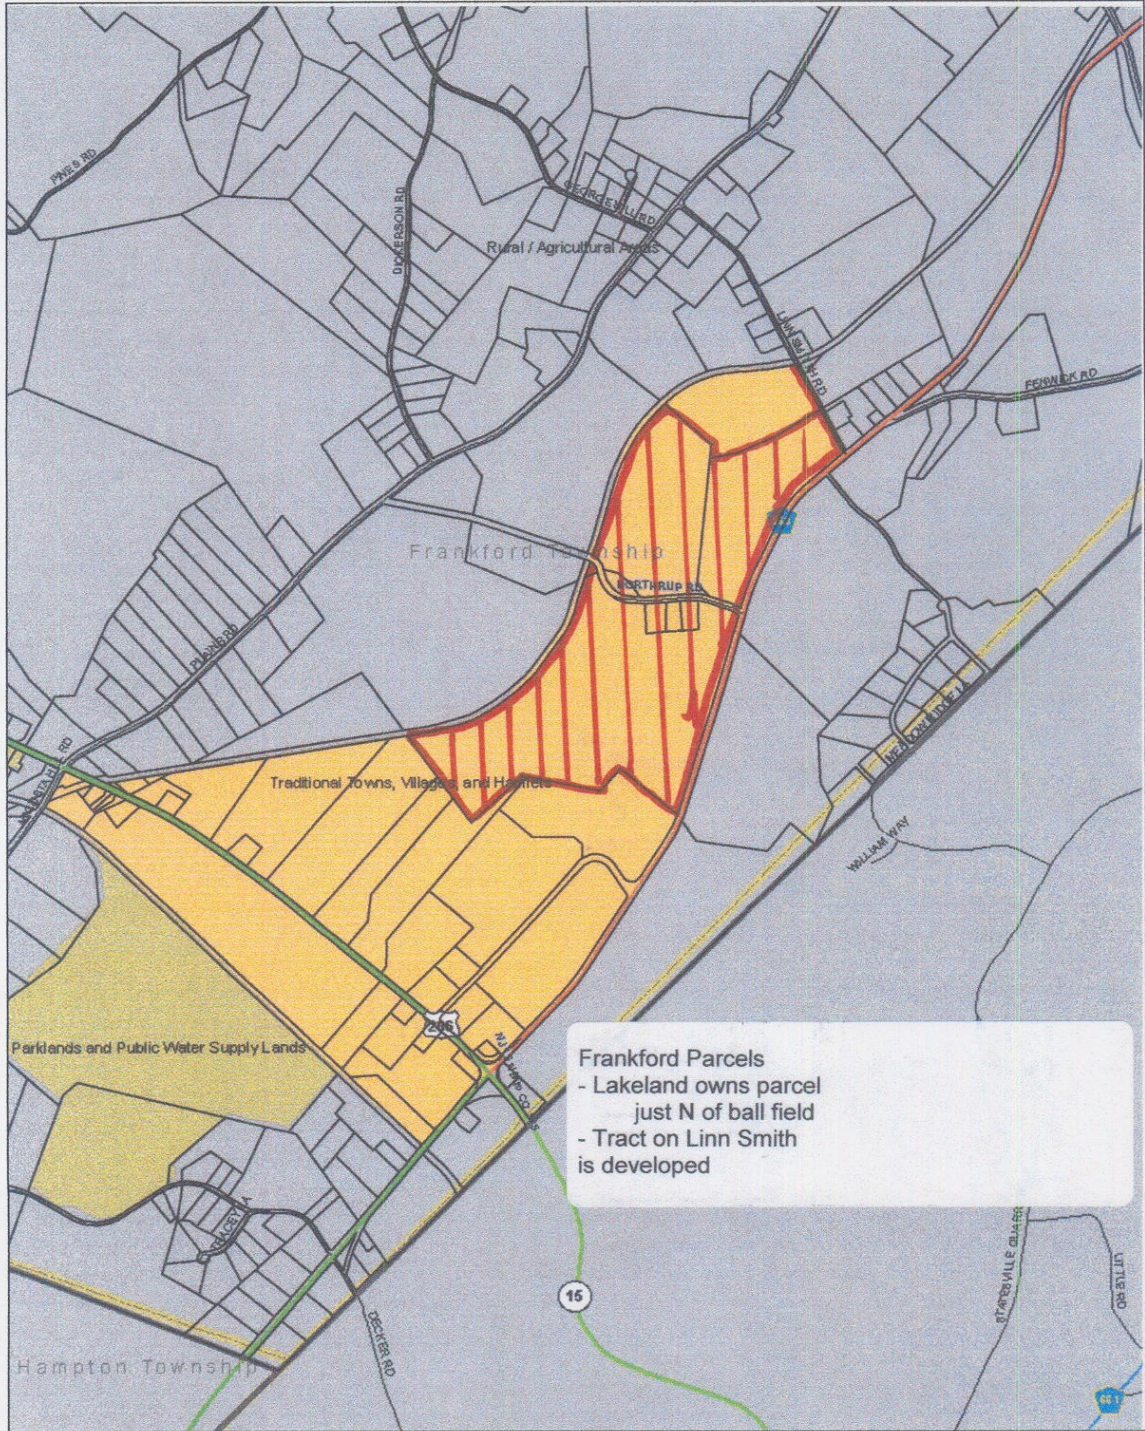

COUNTY OF SUSSEX
TARGET BUSINESS AND INDUSTRY ANALYSIS

APPENDIX J

KEY DEVELOPMENT AREAS

Maps and Aerial Photos

ANDOVER TOWNSHIP PARCELS

FRANKFORD TOWNSHIP PARCELS

Sparta – White Lake/House
Corner Area

SPARTA – LAFAYETTE
SUNSET INN ROAD
65 ACRE TRACT

Wantage Township Parcels
 Round Three Screening
 Industrial and Highway
 Commercial Zone

**Wantage Township Parcels
Northern Area Tracts
Highway Commercial Area
East of Route 23 and North
Of Glenwood Rd.**

**Wantage Township Parcels
Middle Area Tracts
Industrial Area Between
Route 23 & Cemetery Rd.**

**Wantage Township Parcels
Southern Tracts
Highway Commercial West
Of Route 23**