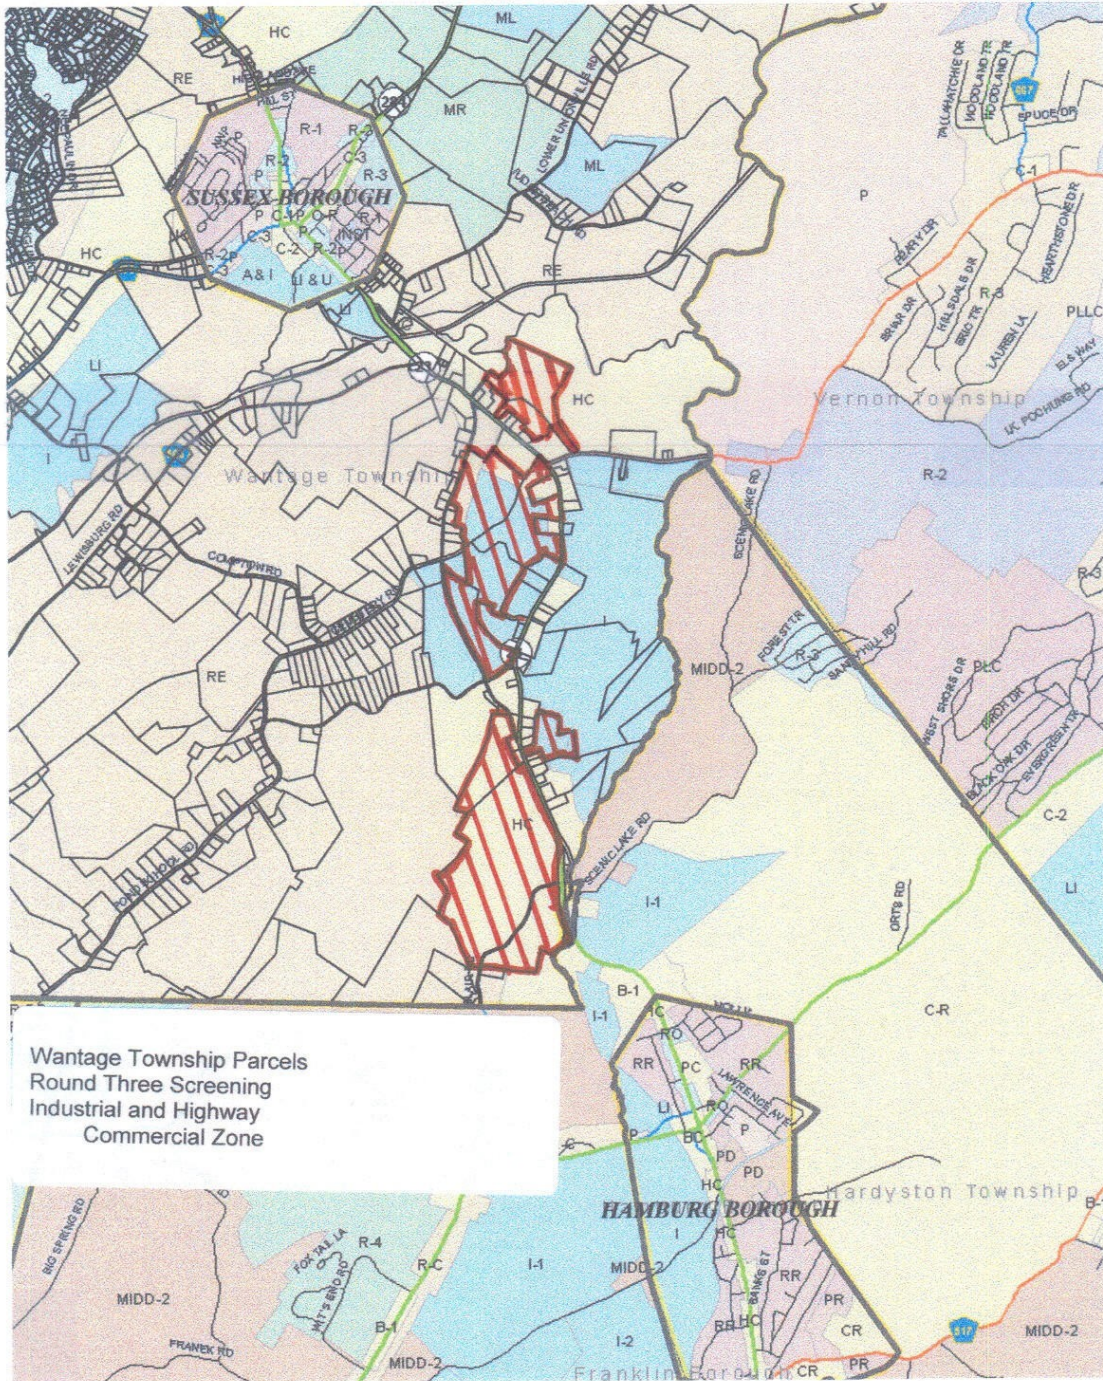

COUNTY OF SUSSEX
TARGET BUSINESS AND INDUSTRY ANALYSIS

APPENDIX J

KEY DEVELOPMENT AREAS

Maps and Aerial Photos

ANDOVER TOWNSHIP PARCELS

FRANKFORD TOWNSHIP PARCELS

Sparta – White Lake/House
Corner Area

SPARTA – LAFAYETTE
SUNSET INN ROAD
65 ACRE TRACT

Wantage Township Parcels
 Round Three Screening
 Industrial and Highway
 Commercial Zone

**Wantage Township Parcels
Northern Area Tracts
Highway Commercial Area
East of Route 23 and North
Of Glenwood Rd.**

**Wantage Township Parcels
Middle Area Tracts
Industrial Area Between
Route 23 & Cemetery Rd.**

**Wantage Township Parcels
Southern Tracts
Highway Commercial West
Of Route 23**