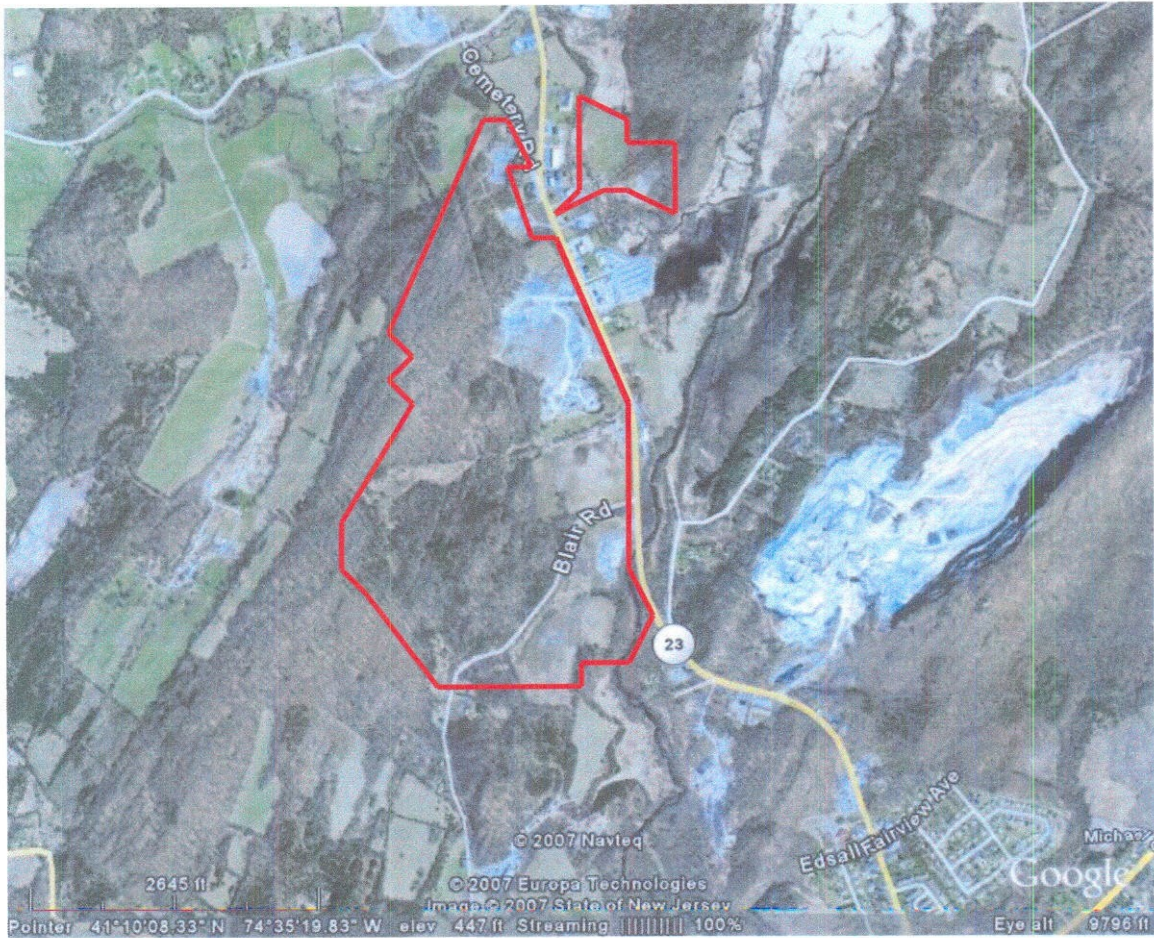

COUNTY OF SUSSEX
TARGET BUSINESS AND INDUSTRY ANALYSIS

APPENDIX J

KEY DEVELOPMENT AREAS

Maps and Aerial Photos

ANDOVER TOWNSHIP PARCELS

FRANKFORD TOWNSHIP PARCELS

Sparta – White Lake/House
Corner Area

SPARTA – LAFAYETTE
SUNSET INN ROAD
65 ACRE TRACT

Wantage Township Parcels
 Round Three Screening
 Industrial and Highway
 Commercial Zone

**Wantage Township Parcels
Northern Area Tracts
Highway Commercial Area
East of Route 23 and North
Of Glenwood Rd.**

**Wantage Township Parcels
Middle Area Tracts
Industrial Area Between
Route 23 & Cemetery Rd.**

**Wantage Township Parcels
Southern Tracts
Highway Commercial West
Of Route 23**