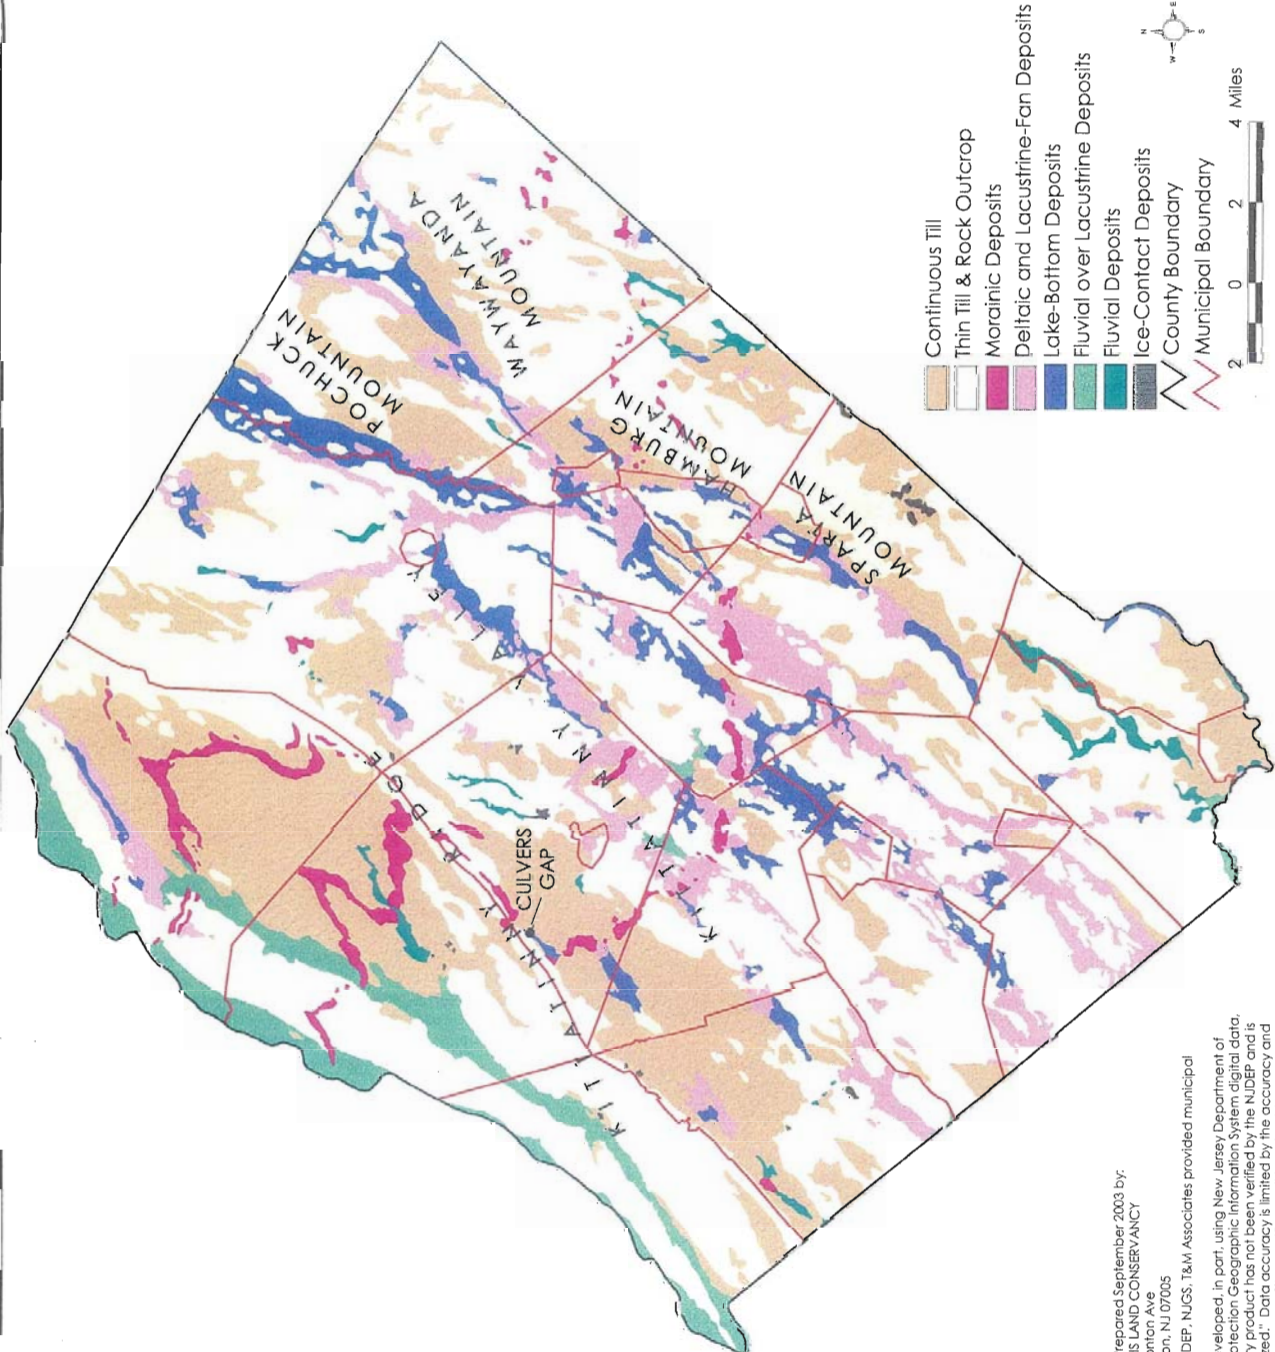

MAP 3:
Glacial Sediment
in
Sussex County

Data Sources: NJDEP, NJGS, T&M Associates provided municipal boundaries.
This map was developed, in part, using New Jersey Department of Environmental Protection Geographic Information System digital data, but this secondary product has not been verified by the NJDEP and is not state-authorized. Data accuracy is limited by the accuracy and scales of original sources. Site specific conditions should be verified.