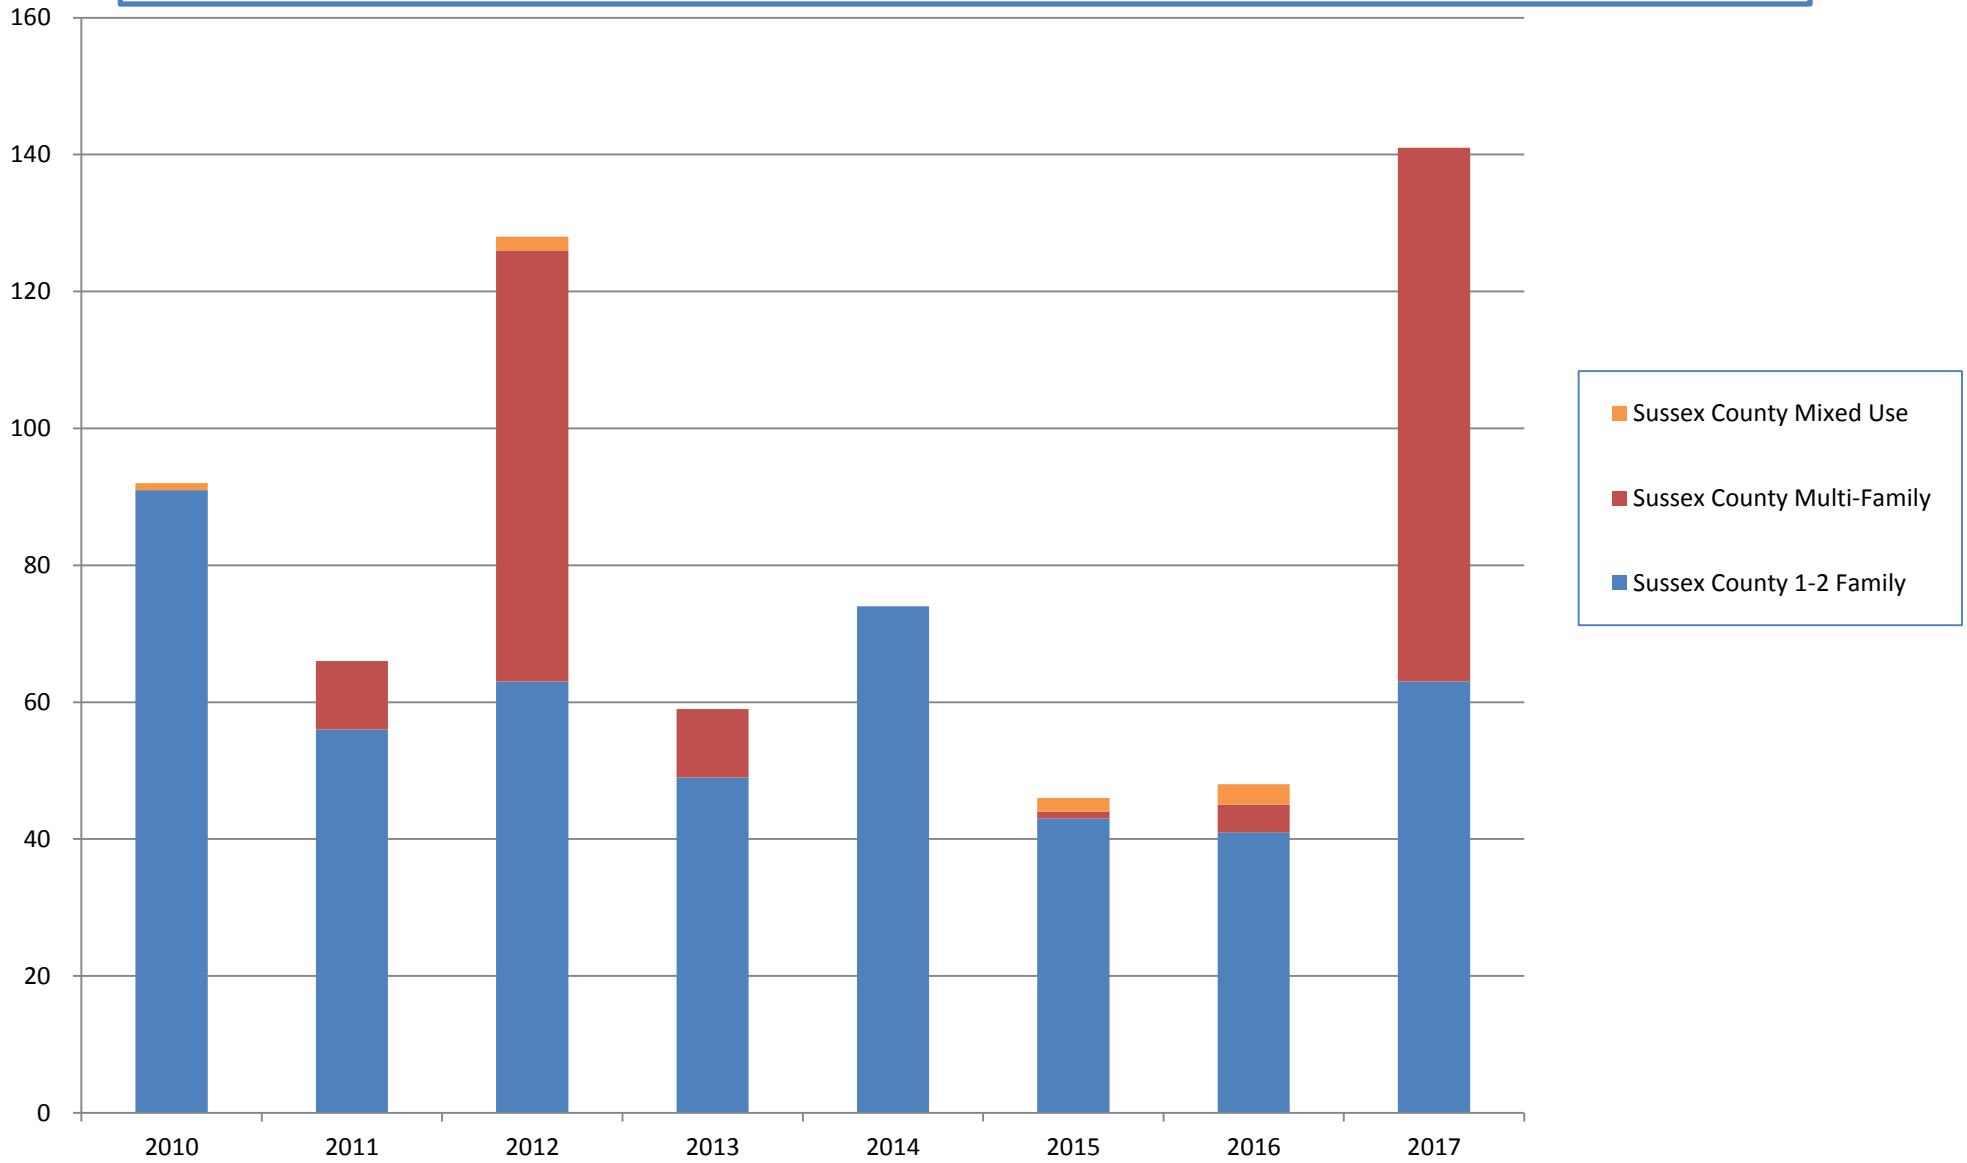

Sussex County Building Permits For New Residential Units 2010-2017

* Data is from the NJ Department of Community Affairs

		2010	2011	2012	2013	2014	2015	2016	2017
Sussex County									
	1-2 Family	91	56	63	49	74	43	41	63
	Multi-Family	0	10	63	10	0	1	4	78
	Mixed Use	1	0	2	0	0	2	3	0
	Total	92	66	128	59	74	46	121	141