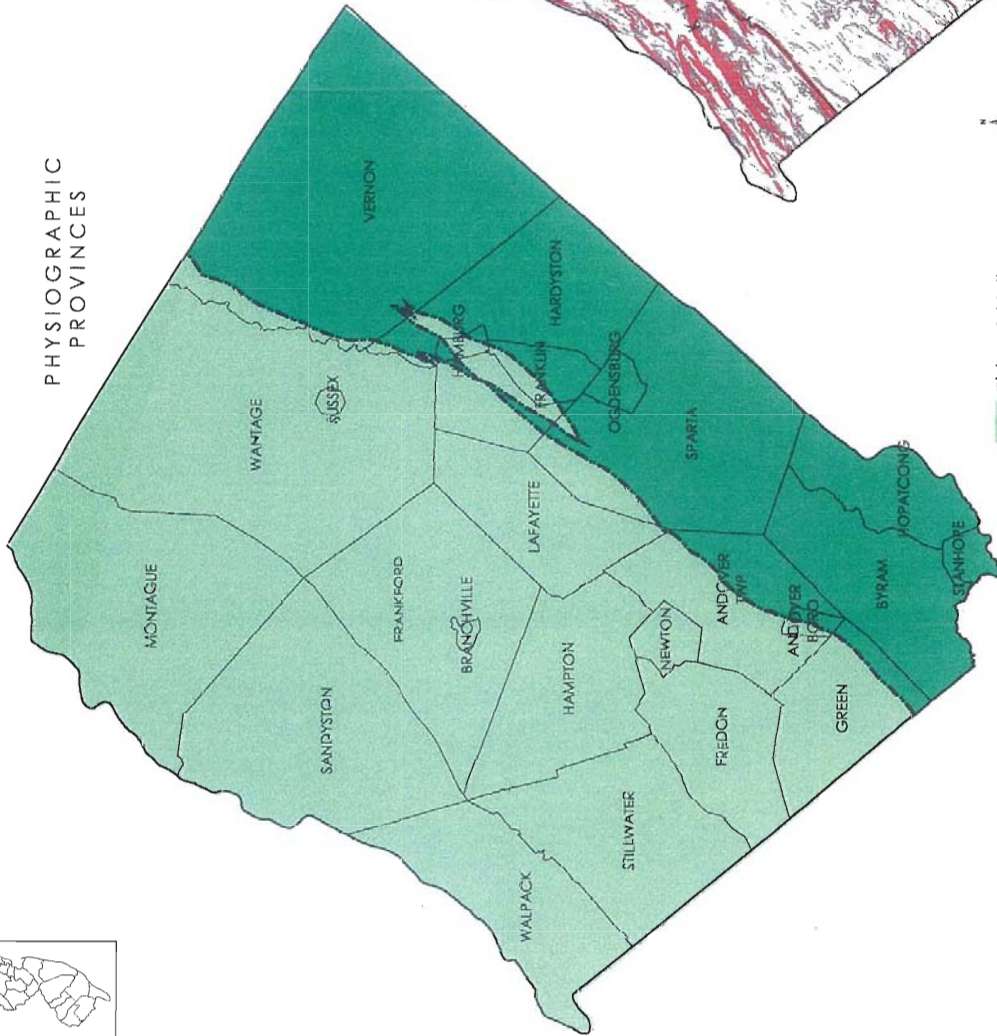

MAP 1:  
Physiographic Provinces  
& Ridgelines  
in  
Sussex County

Map Prepared September 2003 by:  
MORRIS LAND CONSERVANCY  
19 Boonton Ave  
Boonton, NJ 07005

Data Sources: NJDEP, NJGS, NJCF, T&M Associates; provided municipal boundaries.  
 This map was developed, in part, using New Jersey Department of Environmental Protection Geographic Information System digital data, but this secondary product has not been verified by the NJDEP and is not state-authorized. Data accuracy is limited by the accuracy and scales of original sources. Site specific conditions should be verified.