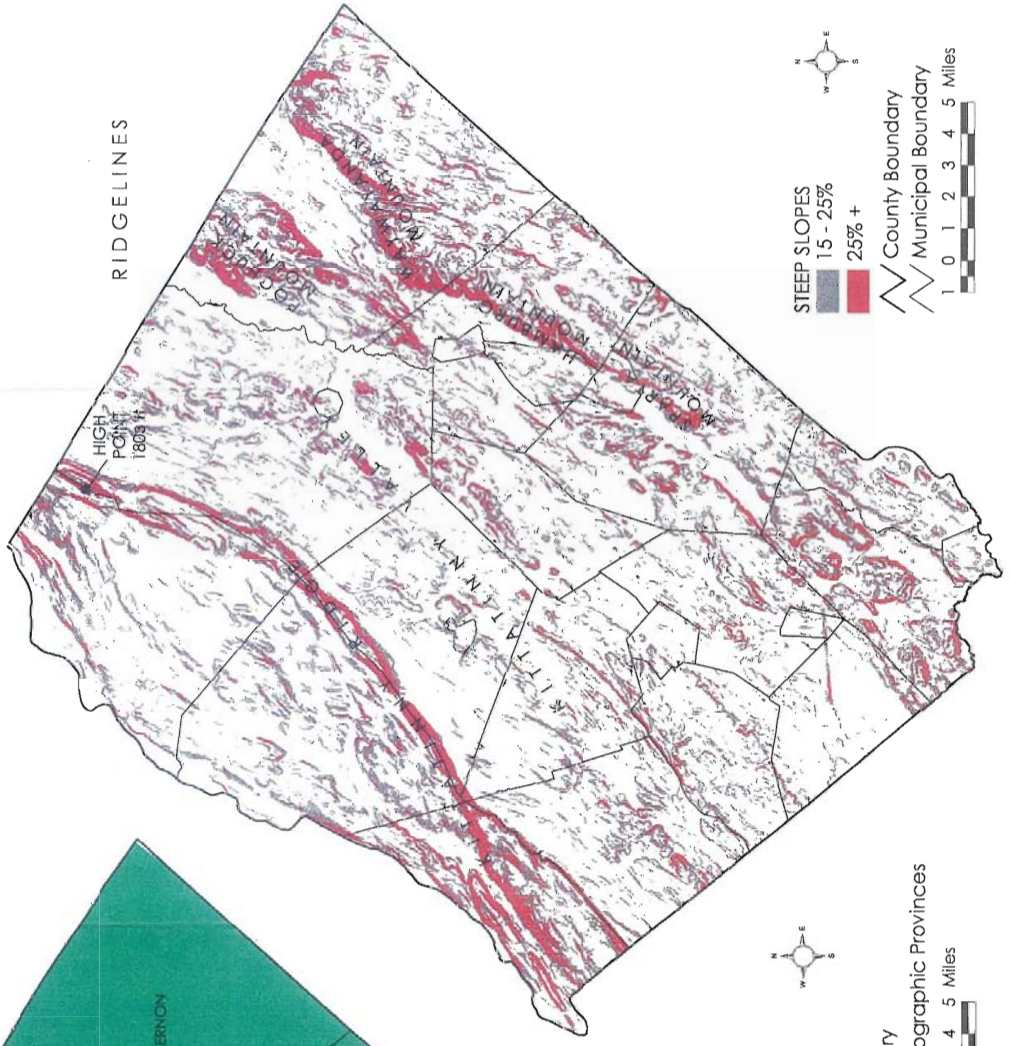

MAP 1:  
Physiographic Provinces  
& Ridgelines  
in  
Sussex County

Map Prepared September 2003 by:  
MORRIS LAND CONSERVANCY  
19 Boonton Ave  
Boonton, NJ 07005

Data Sources: NJDEP, NJGS, NJCF, T&M Associates; provided municipal boundaries.  
 This map was developed, in part, using New Jersey Department of Environmental Protection Geographic Information System digital data, but this secondary product has not been verified by the NJDEP and is not state-authorized. Data accuracy is limited by the accuracy and scales of original sources. Site specific conditions should be verified.